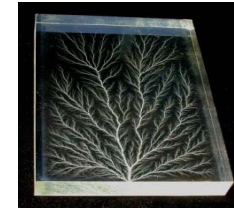

http://www.teslamania.com

5/24/2011

Website/

MSRP

S&H

Style:

Lichtenberg Figures Description:

Style:	Lichtenberg Figures Description:	MSRP	S&H
LF01	Style 01 (1.5 inch Lightning Cube) Lichtenberg Figure (Discontinued)	\$45.00	\$5.00
LF02	Style 02 (2 inch Lightning Cube) Lichtenberg Figure	\$70.00	\$6.00
LF03	Style 03 (2 x 2 x 1/2 inch) Lichtenberg Figure (Discontinued)	\$25.00	\$5.00
LF04	Style 04 (2 x 2 x 3/4 inch Beveled) Lichtenberg Figure	\$28.00	\$5.00
LF05	Style 05 (4 x 4 x 3/4 inch) Lichtenberg Figure	\$60.00	\$6.00
LF05A	Style 05A (4 x 4 x 1/2 inch) Lichtenberg Figure	\$45.00	\$5.00
LF06	Style 06 (4 x 4 x 3/4 inch Beveled) Lichtenberg Figure (Discontinued)	\$65.00	\$6.00
LF07	Style 07 (6 x 6 x 3/4 inch) Lichtenberg Figure	\$100.00	\$8.50
LF08	Style 08 (6 x 6 x 3/4 inch Beveled) Lichtenberg Figure (To be Discontinued)	\$110.00	\$8.50
LF09	Style 09 (4 x 6 x 1/2 inch, matte edges) Lichtenberg Figure (Discontinued)	\$85.00	\$6.00
LF09A	Style 09A (4 x 6 x 1/2 inch, polished edges) Lichtenberg Figure	\$85.00	\$6.00
LF10	Style 10 (6 x 8 x 3/4 inch) Lichtenberg Figure	\$175.00	\$10.00
LF11	Style 11 (2.7 x 8 x 3/4 inch Obelisk) Lichtenberg Figure	\$75.00	\$6.50
LF12	Style 12 (4 x 3/4 inch Octagon) Lichtenberg Figure (To be Discontinued)	\$65.00	\$6.00
LF13	Style 13 (1.25 x 4.5 inch cylinder) Lichtenberg Figure	\$45.00	\$6.00
LF13A	Style 13A (1.50 x 4.5 inch cylinder) Lichtenberg Figure, Dual Discharge Layers	\$85.00	\$6.00
LF14A	Style 14A (4 inch equilateral triangle x 1/2 in) Lichtenberg Figure	\$45.00	\$5.00
LF15	Style 15 (3 x 3/4 inch disk) Lichtenberg Figure (Discontinued)	\$50.00	\$6.00
LF16	Style 16 (3 x 3 x 2 inch Prism) Lichtenberg Figure	\$175.00	\$7.50
LF17	Style 17 (3 x 3 x 1.5 inch Prism) Lichtenberg Figure (Discontinued)	\$75.00	\$7.00
LF18	Style 18 (4 x 11 x 1/2 inch, Tesla's Name in Lightning) Lichtenberg Figure - DISCONTINUED	\$125.00	\$9.00
LF18A	Style 18A (4 x 12 x 1/2 inch, Tesla's Name in Lightning) Lichtenberg Figure	\$155.00	\$9.00
LF19	Style 19 (12 x 12 x 1 inch) Museum Quality Lichtenberg Figure	\$499.00	\$28.00
LF19A	Style 19A (12 x 12 x 3/4 inch) Museum Quality Lichtenberg Figure (See LF37) - (Discontinued)	\$499.00	\$28.00